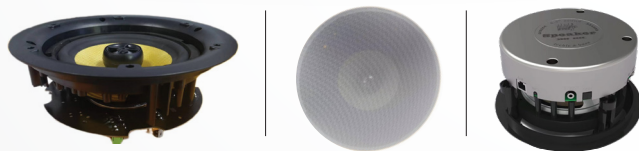

DIFFERENT VIEWS

TREMBLAY

SOUND MATTERS

MULTIROOM AUDIO CEILING SPEAKER TM 6.5 MRSA SLAVE

DIMENSIONS

Speaker OD	220mm
Speaker Cut out	187mm
Speaker Depth	130mm

WEIGHT

Master Speaker with Amplifier	2KG
Slave Speaker	1.3KG