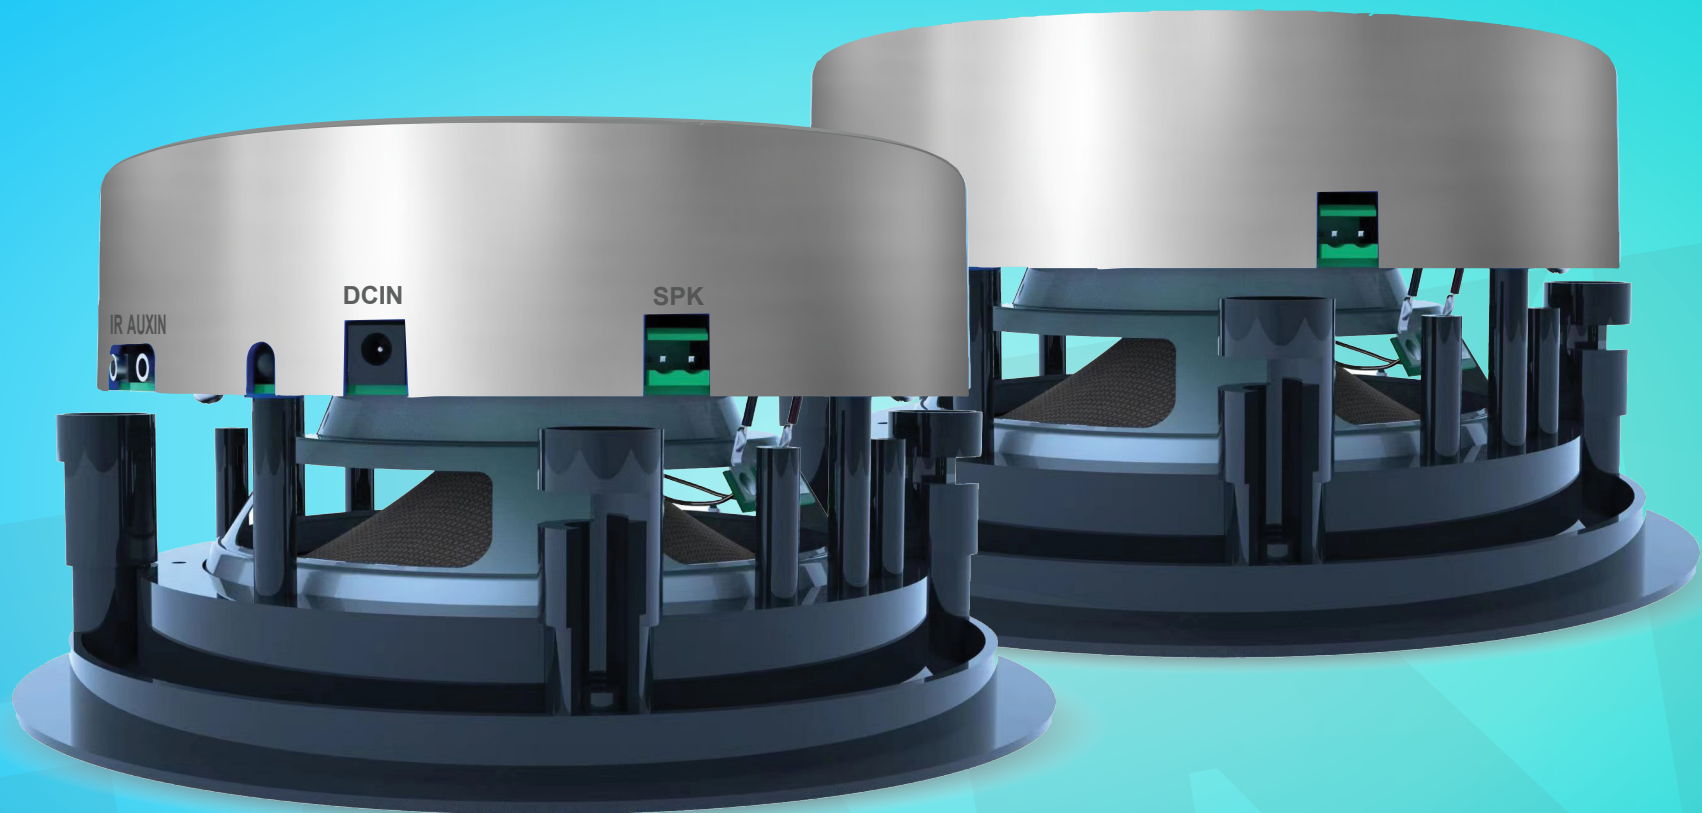

TREMBLAY
S O U N D M A T T E R S

MULTIROOM AUDIO CEILING SPEAKER

TREMBLAY

SOUND MATTERS

TM 6.5 MRSA MULTIROOM AUDIO CEILING SPEAKER MASTER

SOUND

TWEETER	1" ALUMINUM
WOOFER	6.5" GLASS FIBRE
IMPEDANCE	6 OHM
POWER HANDLING	10-100W
FREQUENCY RESPONSE	40-20KHZ
SENSITIVITY	88DB

DIFFERENT VIEWS

TREMBLAY

SOUND MATTERS

TM 6.5 MRSA MULTIROOM AUDIO CEILING SPEAKER MASTER

AMPLIFIER PARAMETERS

Wi-Fi	2.4G IEEE802.11 b/g/n
Bluetooth	5.0
Ethernet	RJ45 single 10/100M
Power Input	DC-24V/4A
Power Output	50W x2 @6Ω @25V
Frequency Response	40-20KHZ
SNR	90dB
THD+N	1%, 50W x2 @1KHz
Speaker Impedance	6 OHM
Audio input	3.5mm mini jack
	Optical
Sub output	Yes
Music Format	FLAC/APE/MP3/WAV/ACC/AAC+/ Streaming Protocols
	ALAC AirPlay, DLNA, UPnP, Spotify Connect

DIFFERENT VIEWS

TREMBLAY

SOUND MATTERS

TM 6.5 MRSA MULTIROOM AUDIO CEILING SPEAKER MASTER

DIMENSIONS

Speaker OD	220mm
Speaker Cut out	187mm
Speaker Depth	130mm

WEIGHT

Master Speaker with Amplifier	2KG
Slave Speaker	1.3KG

DIFFERENT VIEWS

TREMBLAY

SOUND MATTERS

MULTIROOM AUDIO CEILING SPEAKER TM 6.5 MRSA SLAVE

DIMENSIONS

Speaker OD	220mm
Speaker Cut out	187mm
Speaker Depth	130mm

WEIGHT

Master Speaker with Amplifier	2KG
Slave Speaker	1.3KG