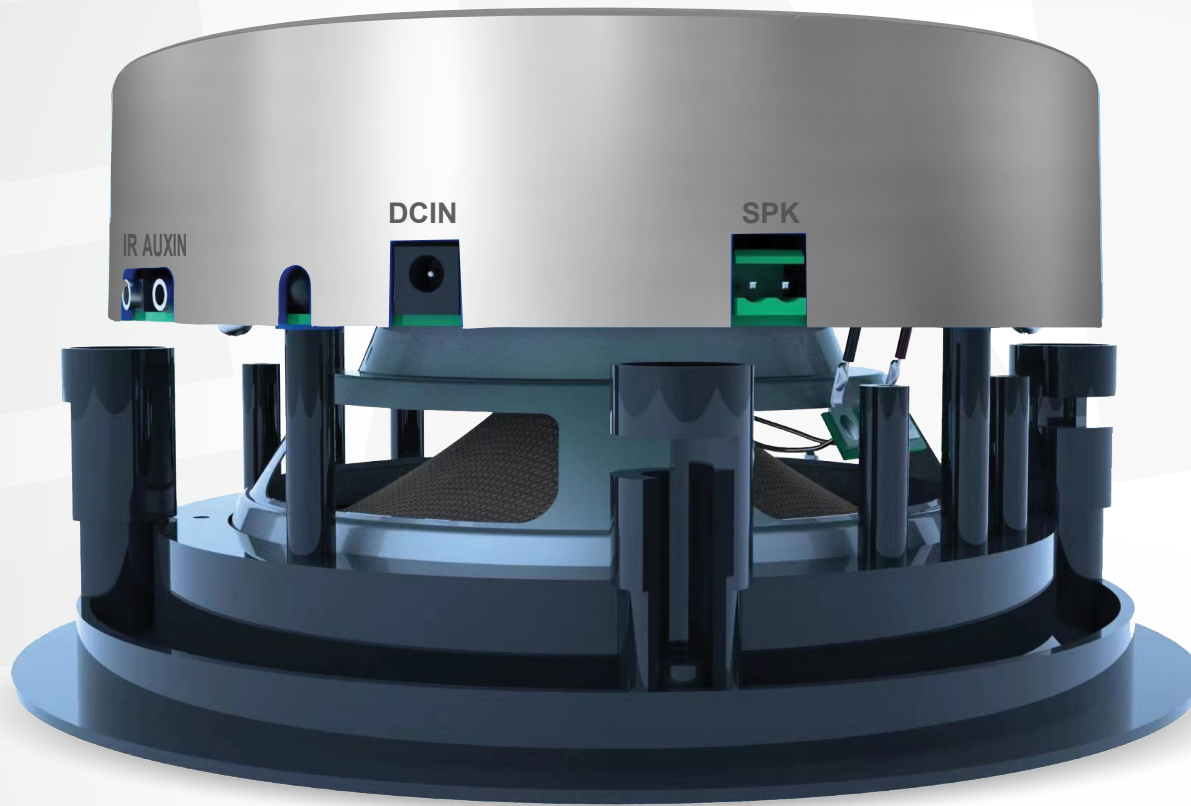

TREMBLAY
S O U N D M A T T E R S

MULTIROOM AUDIO CEILING SPEAKER

TREMBLAY

SOUND MATTERS

TM 6.5 MRSA MULTIROOM AUDIO CEILING SPEAKER MASTER

SOUND

TWEETER	1" ALUMINUM
WOOFER	6.5" GLASS FIBRE
IMPEDANCE	6 OHM
POWER HANDLING	10-100W
FREQUENCY RESPONSE	40-20KHZ
SENSITIVITY	88DB

DIFFERENT VIEWS

TREMBLAY

SOUND MATTERS

TM 6.5 MRSA MULTIROOM AUDIO CEILING SPEAKER MASTER

AMPLIFIER PARAMETERS

Wi-Fi	2.4G IEEE802.11 b/g/n
Bluetooth	5.0
Ethernet	RJ45 single 10/100M
Power Input	DC-24V/4A
Power Output	50W x2 @6Ω @25V
Frequency Response	40-20KHZ
SNR	90dB
THD+N	1%, 50W x2 @1KHz
Speaker Impedance	6 OHM
Audio input	3.5mm mini jack
	Optical
Sub output	Yes
Music Format	FLAC/APE/MP3/WAV/ACC/AAC+/ Streaming Protocols
	ALAC AirPlay, DLNA, UPnP, Spotify Connect

DIFFERENT VIEWS

TREMBLAY

SOUND MATTERS

TM 6.5 MRSA MULTIROOM AUDIO CEILING SPEAKER MASTER

DIMENSIONS

Speaker OD	220mm
Speaker Cut out	187mm
Speaker Depth	130mm

WEIGHT

Master Speaker with Amplifier	2KG
Slave Speaker	1.3KG

DIFFERENT VIEWS

TREMBLAY

SOUND MATTERS

MULTIROOM AUDIO CEILING SPEAKER TM 6.5 MRSA SLAVE

DIMENSIONS

Speaker OD	220mm
Speaker Cut out	187mm
Speaker Depth	130mm

WEIGHT

Master Speaker with Amplifier	2KG
Slave Speaker	1.3KG