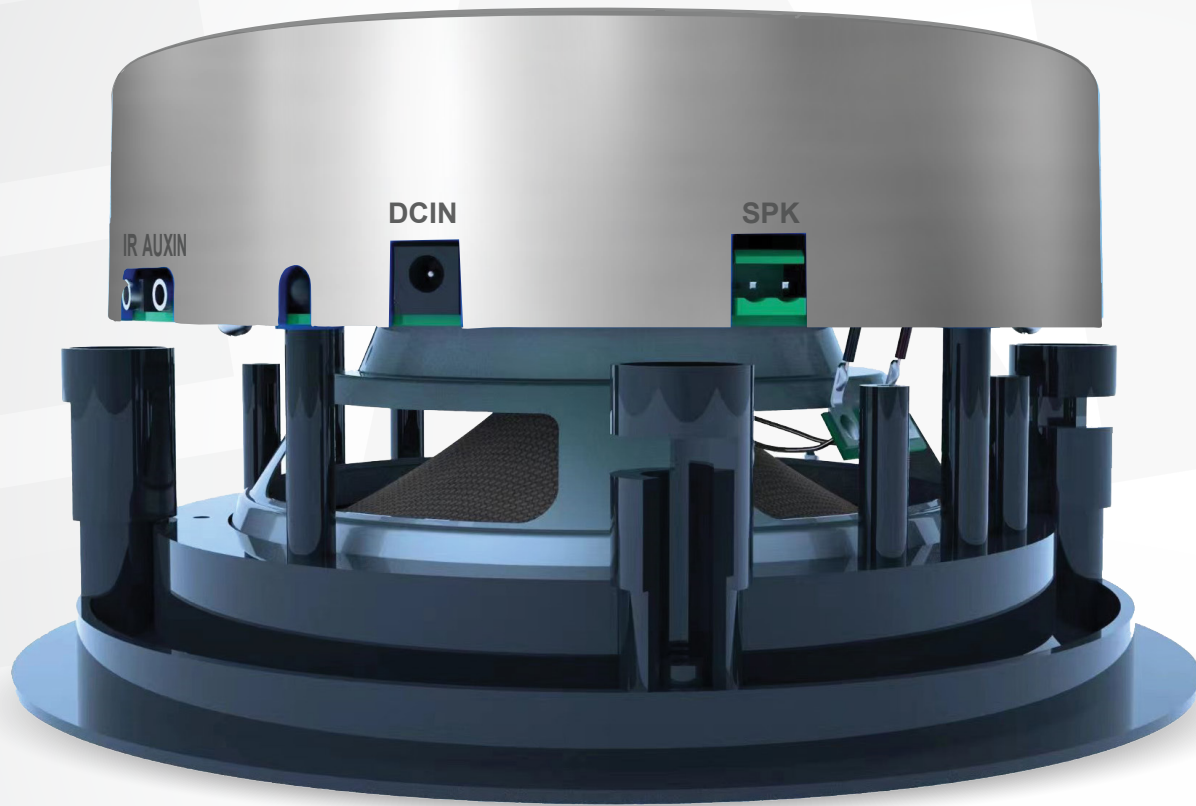

TREMBLAY
S O U N D M A T T E R S

MULTIROOM AUDIO CEILING SPEAKER

TREMBLAY

SOUND MATTERS

TM 6.5 MRSA MULTIROOM AUDIO CEILING SPEAKER MASTER

SOUND

TWEETER	1" ALUMINUM
WOOFER	6.5" GLASS FIBRE
IMPEDANCE	6 OHM
POWER HANDLING	10-100W
FREQUENCY RESPONSE	40-20KHZ
SENSITIVITY	88DB

DIFFERENT VIEWS

TREMBLAY

SOUND MATTERS

TM 6.5 MRSA MULTIROOM AUDIO CEILING SPEAKER MASTER

AMPLIFIER PARAMETERS

Wi-Fi	2.4G IEEE802.11 b/g/n
Bluetooth	5.0
Ethernet	RJ45 single 10/100M
Power Input	DC-24V/4A
Power Output	50W x2 @6Ω @25V
Frequency Response	40-20KHZ
SNR	90dB
THD+N	1%, 50W x2 @1KHz
Speaker Impedance	6 OHM
Audio input	3.5mm mini jack
	Optical
Sub output	Yes
Music Format	FLAC/APE/MP3/WAV/ACC/AAC+/ Streaming Protocols
	ALAC AirPlay, DLNA, UPnP, Spotify Connect

DIFFERENT VIEWS

TREMBLAY

SOUND MATTERS

TM 6.5 MRSA MULTIROOM AUDIO CEILING SPEAKER MASTER

DIMENSIONS

Speaker OD	220mm
Speaker Cut out	187mm
Speaker Depth	130mm

WEIGHT

Master Speaker with Amplifier	2KG
Slave Speaker	1.3KG

DIFFERENT VIEWS

TREMBLAY

SOUND MATTERS

MULTIROOM AUDIO CEILING SPEAKER TM 6.5 MRSA SLAVE

DIMENSIONS

Speaker OD	220mm
Speaker Cut out	187mm
Speaker Depth	130mm

WEIGHT

Master Speaker with Amplifier	2KG
Slave Speaker	1.3KG