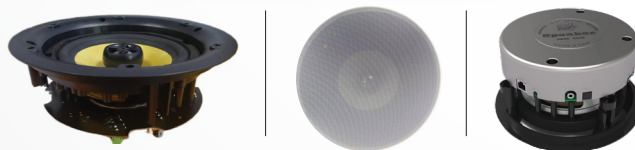

TREMBLAY
S O U N D M A T T E R S

MULTIROOM AUDIO CEILING SPEAKER

TREMBLAY

SOUND MATTERS

TM 6.5 MRSA MULTIROOM AUDIO CEILING SPEAKER MASTER

SOUND

TWEETER	1" ALUMINUM
WOOFER	6.5" GLASS FIBRE
IMPEDANCE	6 OHM
POWER HANDLING	10-100W
FREQUENCY RESPONSE	40-20KHZ
SENSITIVITY	88DB

DIFFERENT VIEWS

TREMBLAY

SOUND MATTERS

TM 6.5 MRSA MULTIROOM AUDIO CEILING SPEAKER MASTER

DIMENSIONS

Speaker OD	220mm
Speaker Cut out	187mm
Speaker Depth	130mm

WEIGHT

Master Speaker with Amplifier	2KG
Slave Speaker	1.3KG

DIFFERENT VIEWS

TREMBLAY

SOUND MATTERS

TM 6.5 MRSA MULTIROOM AUDIO CEILING SPEAKER SLAVE

SOUND

TWEETER	1" ALUMINUM
WOOFER	6.5" GLASS FIBRE
IMPEDANCE	6 OHM
POWER HANDLING	10-100W
FREQUENCY RESPONSE	40-20KHZ
SENSITIVITY	88DB

DIFFERENT VIEWS

TREMBLAY

SOUND MATTERS

MULTIROOM AUDIO CEILING SPEAKER TM 6.5 MRSA SLAVE

DIMENSIONS

Speaker OD	220mm
Speaker Cut out	187mm
Speaker Depth	130mm

WEIGHT

Master Speaker with Amplifier	2KG
Slave Speaker	1.3KG