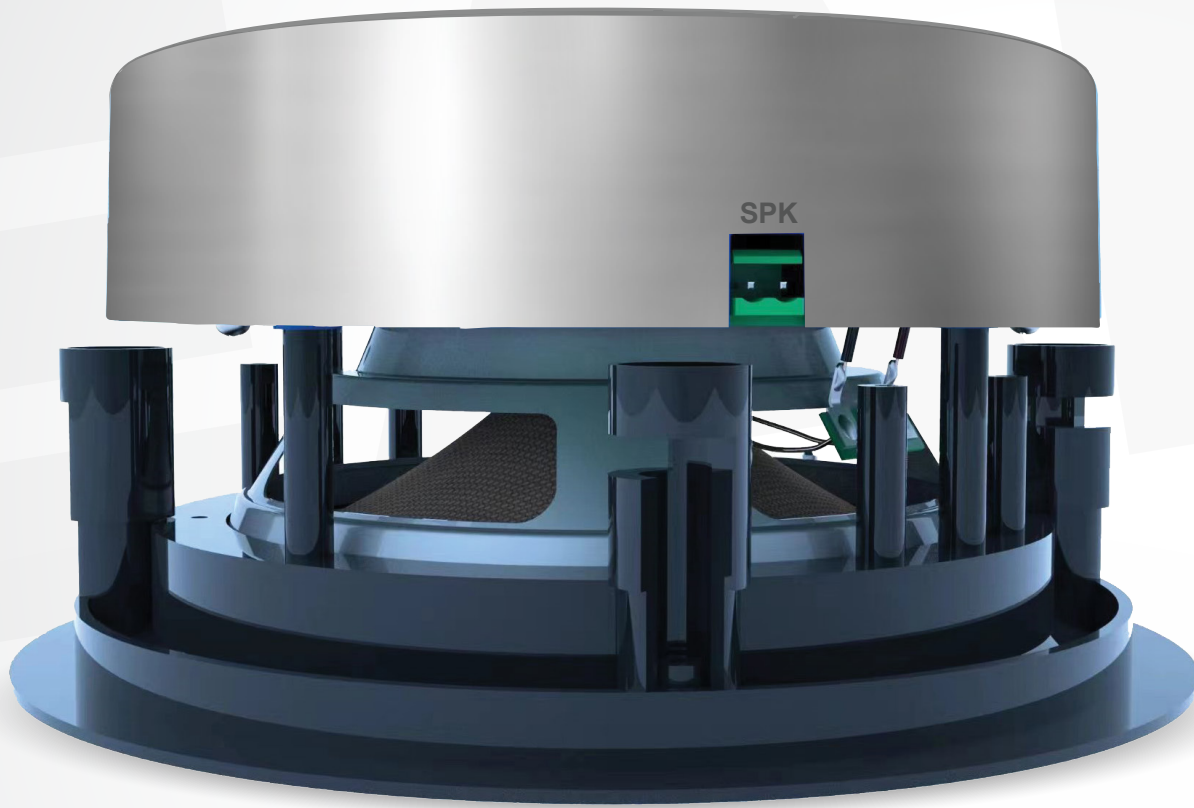

TREMBLAY
S O U N D M A T T E R S

MULTIROOM AUDIO CEILING SPEAKER

TREMBLAY

SOUND MATTERS

TM 6.5 MRSA MULTIROOM AUDIO CEILING SPEAKER MASTER

SOUND

TWEETER	1" ALUMINUM
WOOFER	6.5" GLASS FIBRE
IMPEDANCE	6 OHM
POWER HANDLING	10-100W
FREQUENCY RESPONSE	40-20KHZ
SENSITIVITY	88DB

DIFFERENT VIEWS

TREMBLAY

SOUND MATTERS

TM 6.5 MRSA MULTIROOM AUDIO CEILING SPEAKER MASTER

DIMENSIONS

Speaker OD	220mm
Speaker Cut out	187mm
Speaker Depth	130mm

WEIGHT

Master Speaker with Amplifier	2KG
Slave Speaker	1.3KG

DIFFERENT VIEWS

TREMBLAY

SOUND MATTERS

TM 6.5 MRSA MULTIROOM AUDIO CEILING SPEAKER SLAVE

SOUND

TWEETER	1" ALUMINUM
WOOFER	6.5" GLASS FIBRE
IMPEDANCE	6 OHM
POWER HANDLING	10-100W
FREQUENCY RESPONSE	40-20KHZ
SENSITIVITY	88DB

DIFFERENT VIEWS

TREMBLAY

SOUND MATTERS

MULTIROOM AUDIO CEILING SPEAKER TM 6.5 MRSA SLAVE

DIMENSIONS

Speaker OD	220mm
Speaker Cut out	187mm
Speaker Depth	130mm

WEIGHT

Master Speaker with Amplifier	2KG
Slave Speaker	1.3KG