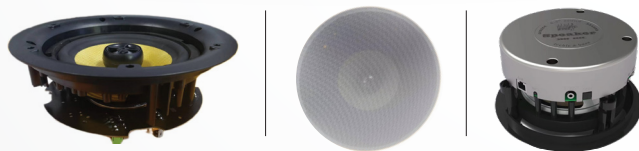

TREMBLAY
S O U N D M A T T E R S

MULTIROOM AUDIO CEILING SPEAKER

TREMBLAY

SOUND MATTERS

TM 6.5 MRSA MULTIROOM AUDIO CEILING SPEAKER MASTER

SOUND

TWEETER	1" ALUMINUM
WOOFER	6.5" GLASS FIBRE
IMPEDANCE	6 OHM
POWER HANDLING	10-100W
FREQUENCY RESPONSE	40-20KHZ
SENSITIVITY	88DB

DIFFERENT VIEWS

TREMBLAY

SOUND MATTERS

TM 6.5 MRSA MULTIROOM AUDIO CEILING SPEAKER MASTER

DIMENSIONS

Speaker OD	220mm
Speaker Cut out	187mm
Speaker Depth	130mm

WEIGHT

Master Speaker with Amplifier	2KG
Slave Speaker	1.3KG

DIFFERENT VIEWS

TREMBLAY

SOUND MATTERS

TM 6.5 MRSA MULTIROOM AUDIO CEILING SPEAKER SLAVE

SOUND

TWEETER	1" ALUMINUM
WOOFER	6.5" GLASS FIBRE
IMPEDANCE	6 OHM
POWER HANDLING	10-100W
FREQUENCY RESPONSE	40-20KHZ
SENSITIVITY	88DB

DIFFERENT VIEWS

TREMBLAY

SOUND MATTERS

MULTIROOM AUDIO CEILING SPEAKER TM 6.5 MRSA SLAVE

DIMENSIONS

Speaker OD	220mm
Speaker Cut out	187mm
Speaker Depth	130mm

WEIGHT

Master Speaker with Amplifier	2KG
Slave Speaker	1.3KG