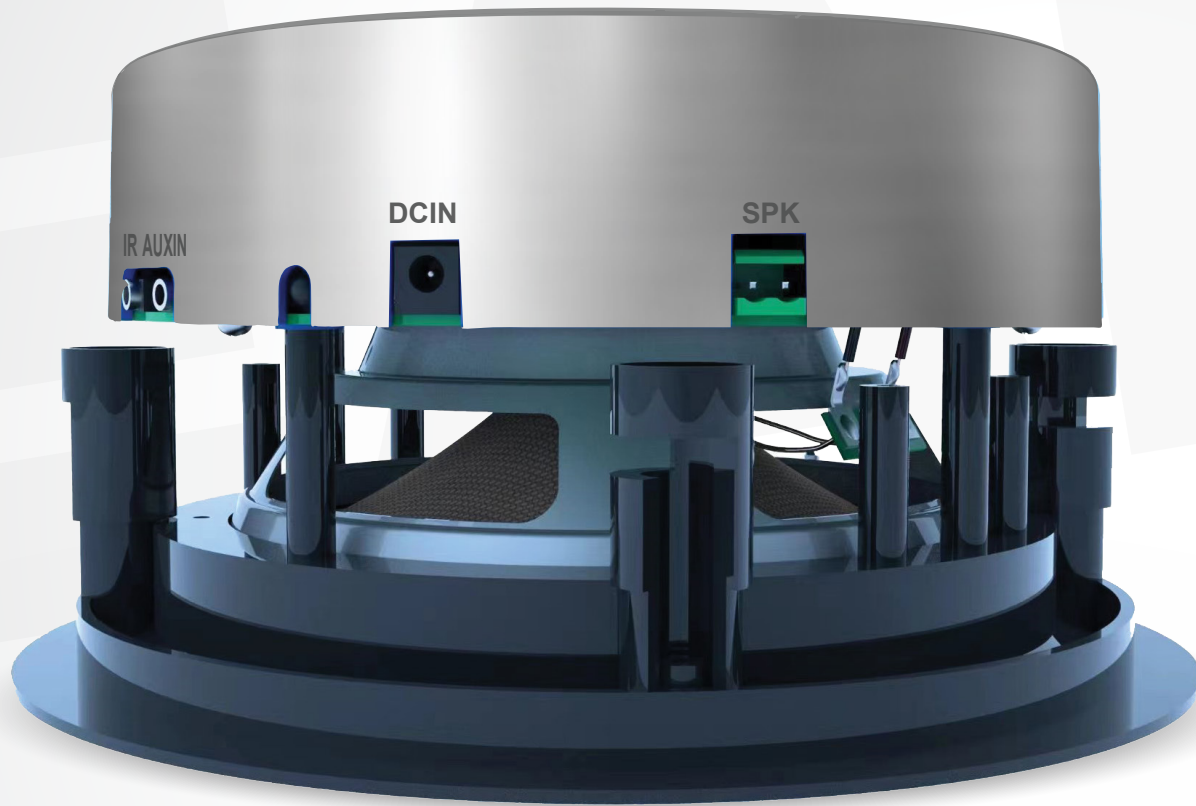

TREMBLAY
S O U N D M A T T E R S

MULTIROOM AUDIO CEILING SPEAKER

TREMBLAY

SOUND MATTERS

TM 6.5 MRSA MULTIROOM AUDIO CEILING SPEAKER MASTER

SOUND

TWEETER	1" ALUMINUM
WOOFER	6.5" GLASS FIBRE
IMPEDANCE	6 OHM
POWER HANDLING	10-100W
FREQUENCY RESPONSE	40-20KHZ
SENSITIVITY	88DB

DIFFERENT VIEWS

TREMBLAY

SOUND MATTERS

TM 6.5 MRSA MULTIROOM AUDIO CEILING SPEAKER MASTER

AMPLIFIER PARAMETERS

Wi-Fi	2.4G IEEE802.11 b/g/n
Bluetooth	5.0
Ethernet	RJ45 single 10/100M
Power Input	DC-24V/4A
Power Output	50W x2 @6Ω @25V
Frequency Response	40-20KHZ
SNR	90dB
THD+N	1%, 50W x2 @1KHz
Speaker Impedance	6 OHM
Audio input	3.5mm mini jack
	Optical
Sub output	Yes
Music Format	FLAC/APE/MP3/WAV/ACC/AAC+/ Streaming Protocols
	ALAC AirPlay, DLNA, UPnP, Spotify Connect

DIFFERENT VIEWS

TREMBLAY

SOUND MATTERS

TM 6.5 MRSA MULTIROOM AUDIO CEILING SPEAKER MASTER

DIMENSIONS

Speaker OD	220mm
Speaker Cut out	187mm
Speaker Depth	130mm

WEIGHT

Master Speaker with Amplifier	2KG
Slave Speaker	1.3KG

DIFFERENT VIEWS

TREMBLAY

SOUND MATTERS

MULTIROOM AUDIO CEILING SPEAKER TM 6.5 MRSA SLAVE

DIMENSIONS

Speaker OD	220mm
Speaker Cut out	187mm
Speaker Depth	130mm

WEIGHT

Master Speaker with Amplifier	2KG
Slave Speaker	1.3KG