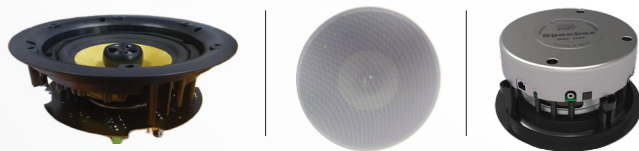

DIFFERENT VIEWS

TREMBLAY

SOUND MATTERS

TM 6.5 MRSA MULTIROOM AUDIO CEILING SPEAKER MASTER

DIMENSIONS

Speaker OD	220mm
Speaker Cut out	187mm
Speaker Depth	130mm

WEIGHT

Master Speaker with Amplifier	2KG
Slave Speaker	1.3KG

DIFFERENT VIEWS

TREMBLAY

SOUND MATTERS

TM 6.5 MRSA MULTIROOM AUDIO CEILING SPEAKER SLAVE

SOUND

TWEETER	1" ALUMINUM
WOOFER	6.5" GLASS FIBRE
IMPEDANCE	6 OHM
POWER HANDLING	10-100W
FREQUENCY RESPONSE	40-20KHZ
SENSITIVITY	88DB

DIFFERENT VIEWS

TREMBLAY

SOUND MATTERS

MULTIROOM AUDIO CEILING SPEAKER TM 6.5 MRSA SLAVE

DIMENSIONS

Speaker OD	220mm
Speaker Cut out	187mm
Speaker Depth	130mm

WEIGHT

Master Speaker with Amplifier	2KG
Slave Speaker	1.3KG