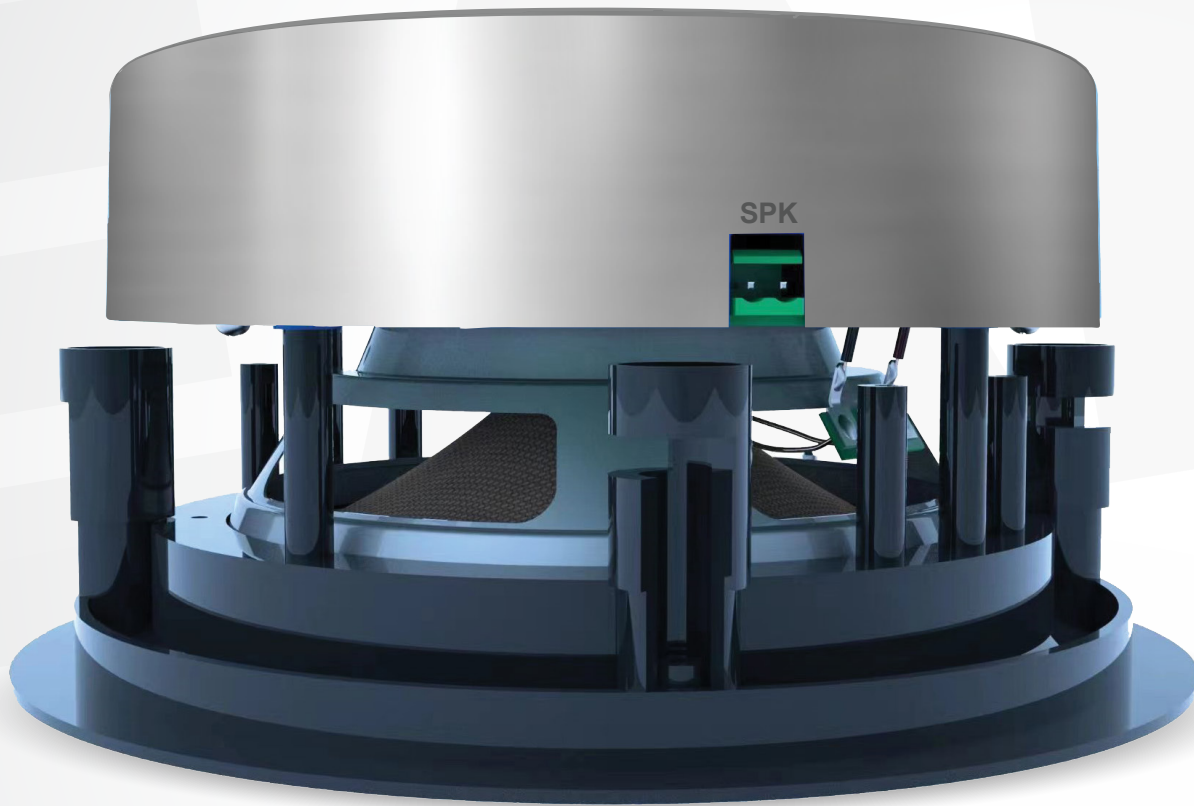

TREMBLAY
S O U N D M A T T E R S

MULTIROOM AUDIO CEILING SPEAKER

TREMBLAY

SOUND MATTERS

TM 6.5 MRSA MULTIROOM AUDIO CEILING SPEAKER MASTER

SOUND

TWEETER	1" ALUMINUM
WOOFER	6.5" GLASS FIBRE
IMPEDANCE	6 OHM
POWER HANDLING	10-100W
FREQUENCY RESPONSE	40-20KHZ
SENSITIVITY	88DB

DIFFERENT VIEWS

TREMBLAY

SOUND MATTERS

TM 6.5 MRSA MULTIROOM AUDIO CEILING SPEAKER MASTER

DIMENSIONS

Speaker OD	220mm
Speaker Cut out	187mm
Speaker Depth	130mm

WEIGHT

Master Speaker with Amplifier	2KG
Slave Speaker	1.3KG

DIFFERENT VIEWS

TREMBLAY

SOUND MATTERS

TM 6.5 MRSA MULTIROOM AUDIO CEILING SPEAKER SLAVE

SOUND

TWEETER	1" ALUMINUM
WOOFER	6.5" GLASS FIBRE
IMPEDANCE	6 OHM
POWER HANDLING	10-100W
FREQUENCY RESPONSE	40-20KHZ
SENSITIVITY	88DB

DIFFERENT VIEWS

TREMBLAY

SOUND MATTERS

MULTIROOM AUDIO CEILING SPEAKER TM 6.5 MRSA SLAVE

DIMENSIONS

Speaker OD	220mm
Speaker Cut out	187mm
Speaker Depth	130mm

WEIGHT

Master Speaker with Amplifier	2KG
Slave Speaker	1.3KG